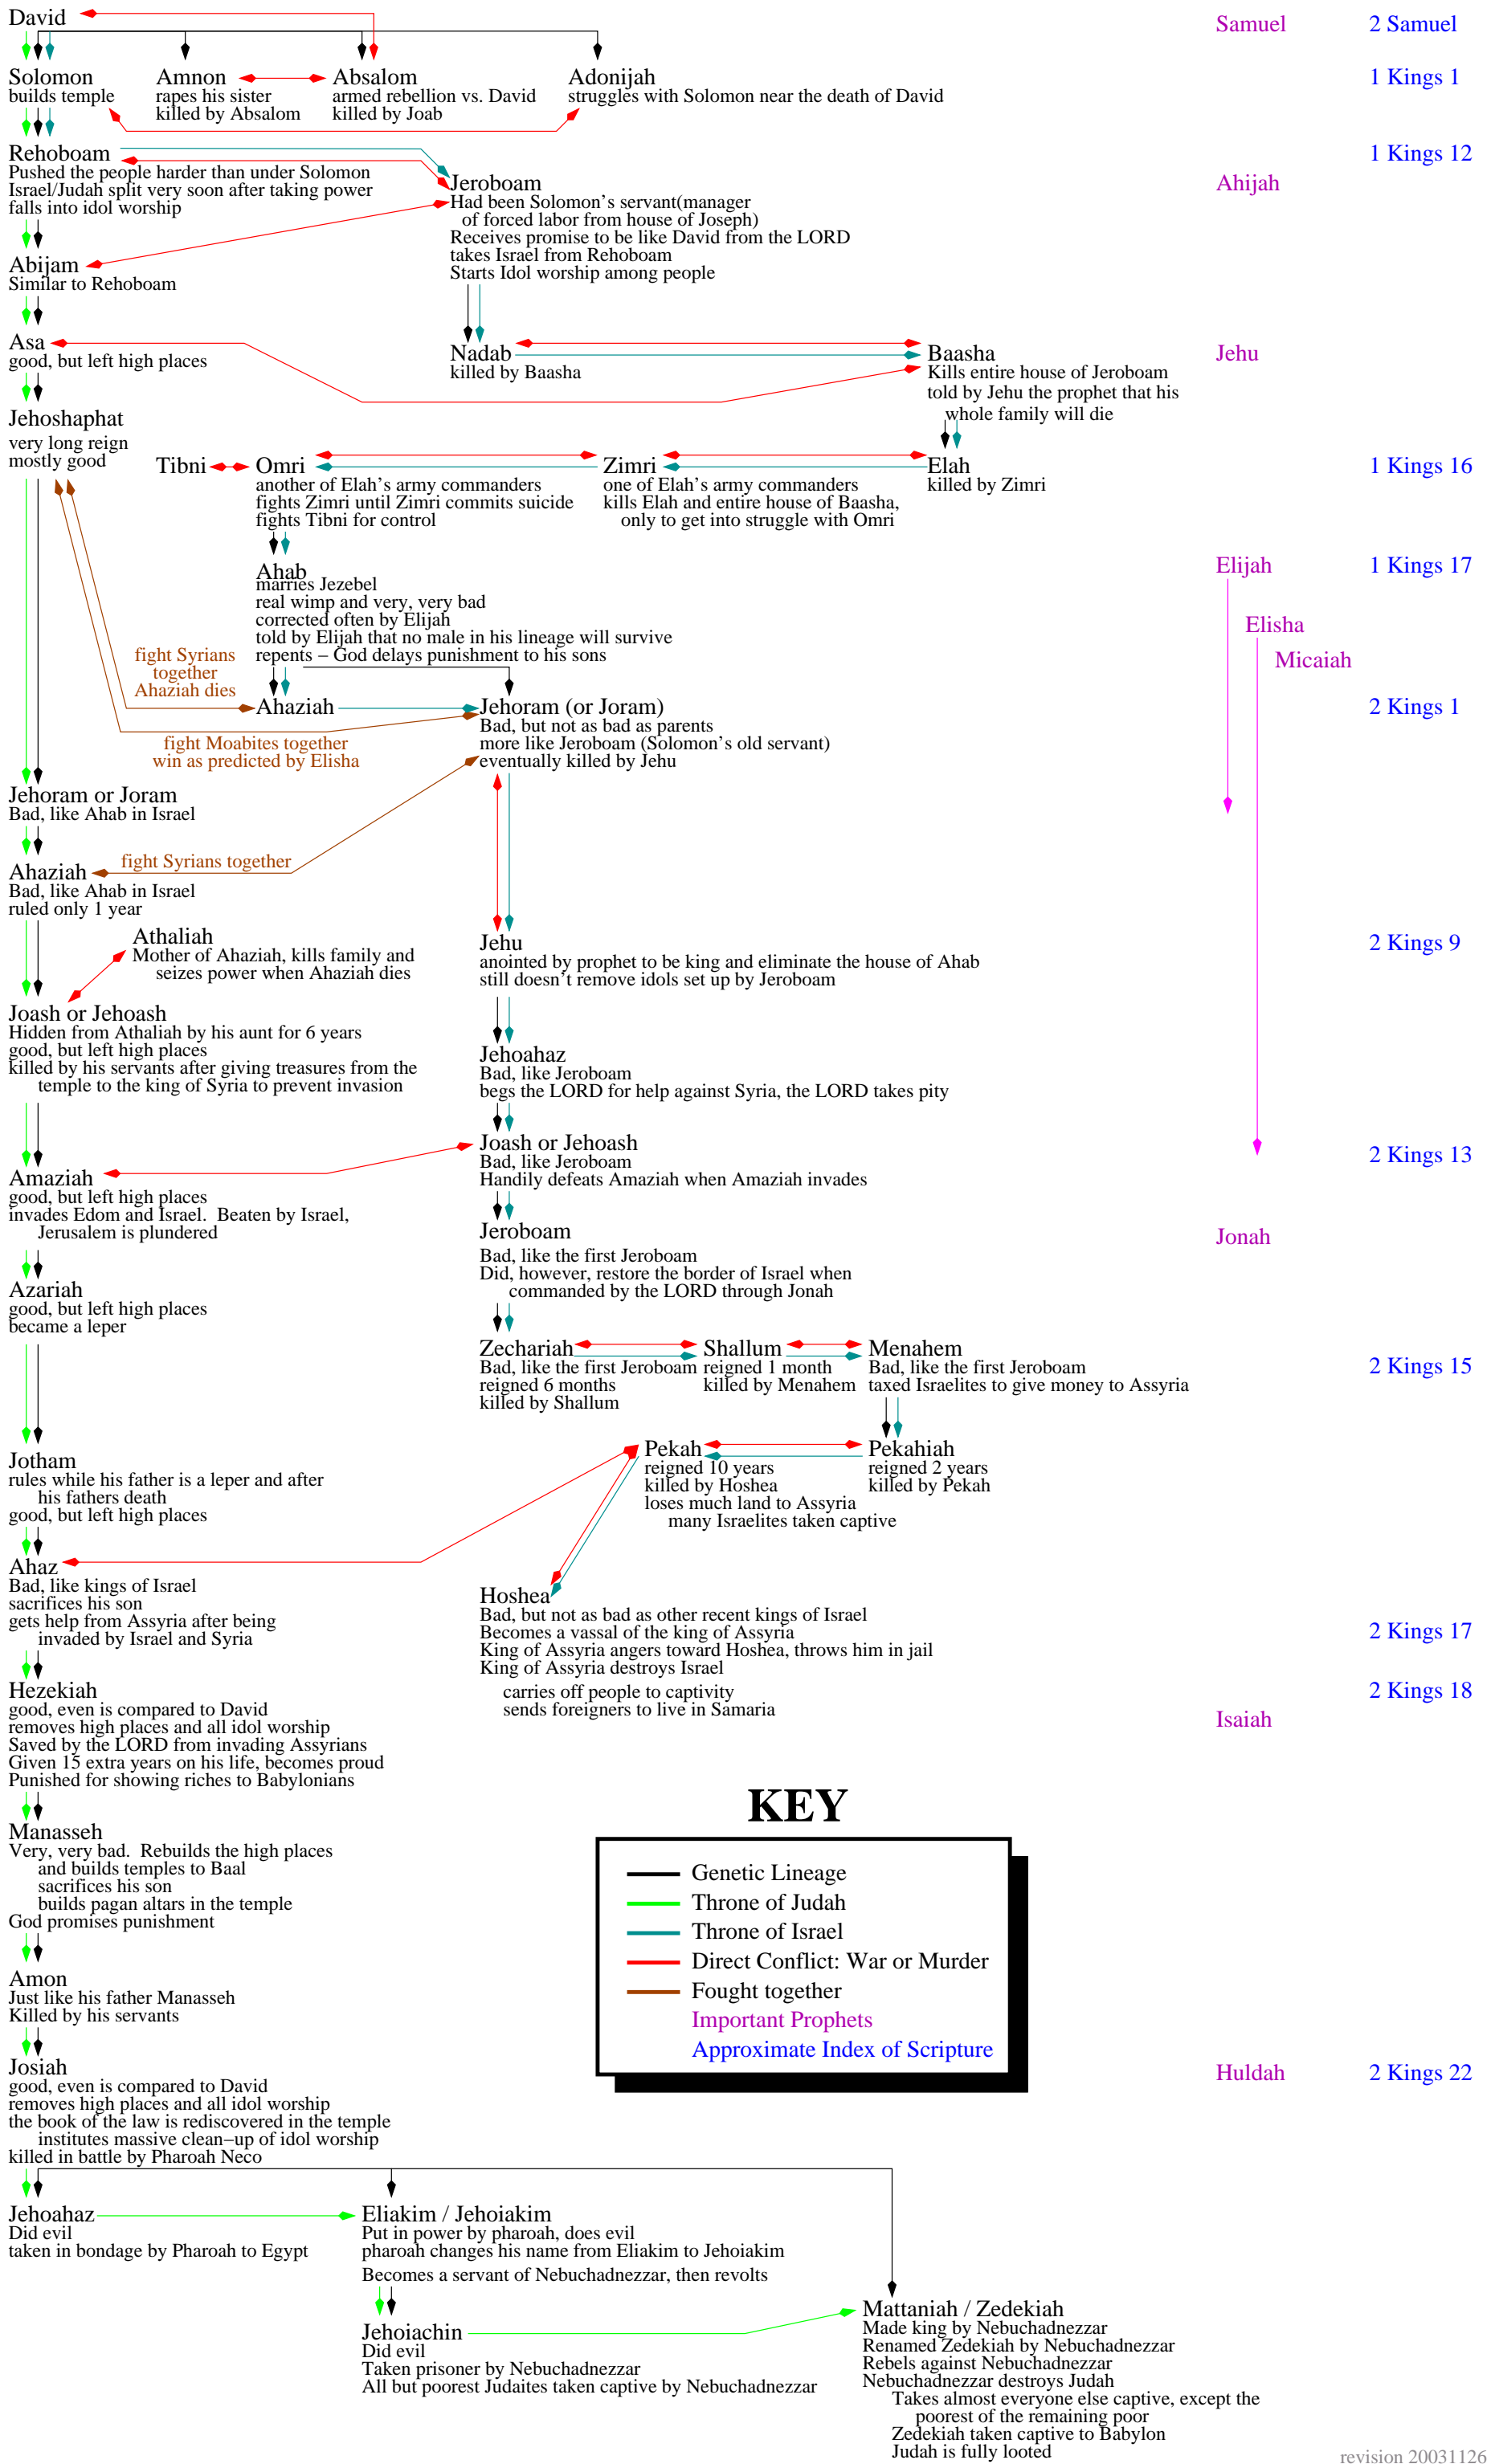

Lineage of the thrones of Judah and Israel in 1 and 2 Kings

KEY

- Genetic Lineage
- Throne of Judah
- Throne of Israel
- Direct Conflict: War or Murder
- Fought together
- Important Prophets
- Approximate Index of Scripture